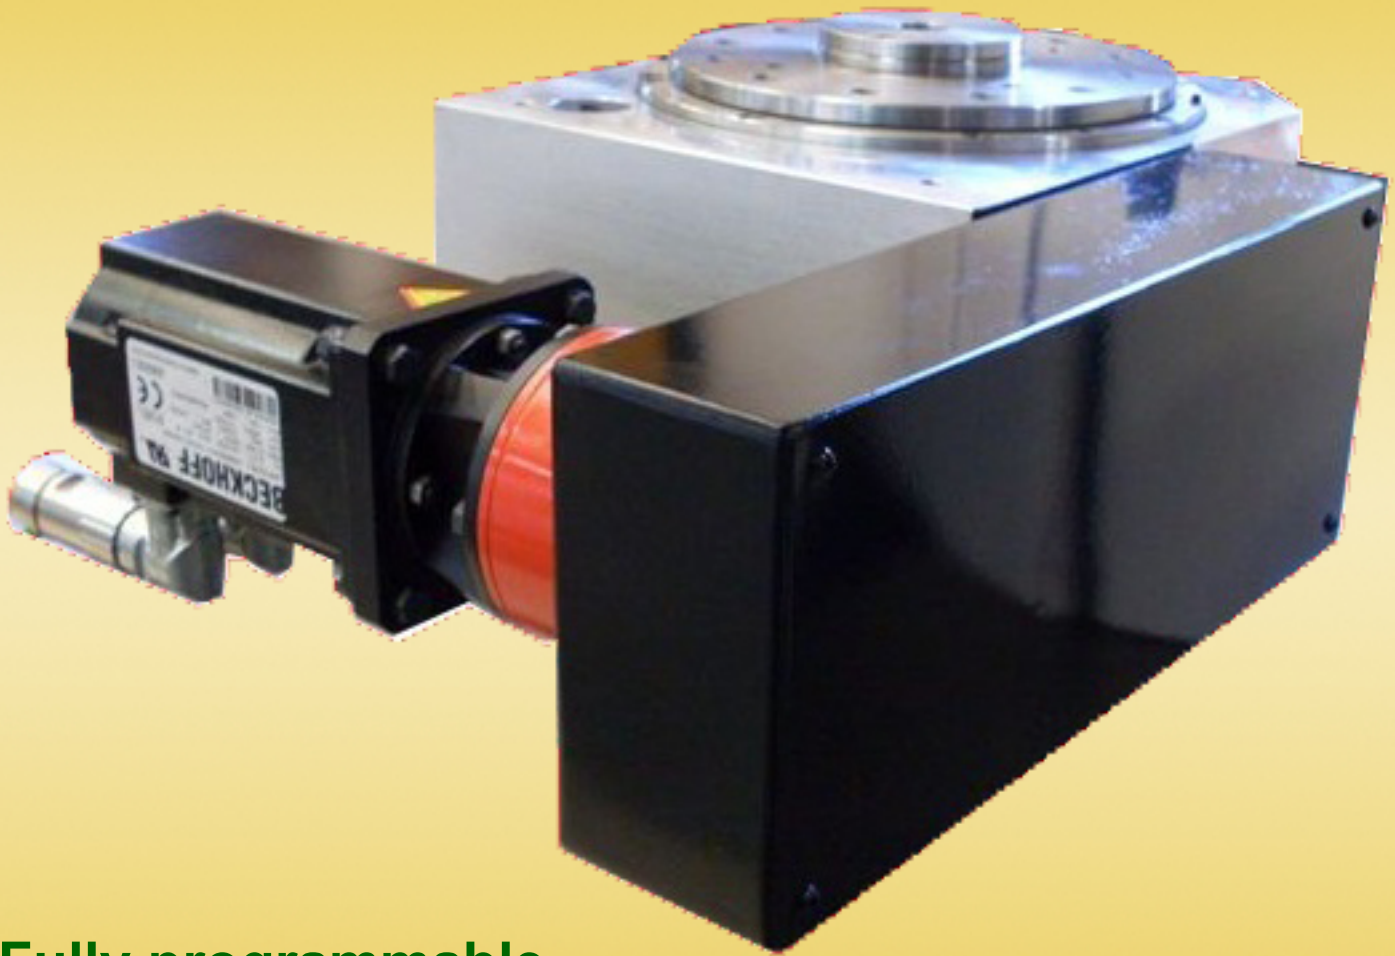

TE 26

THE TABLE PLUS

- Fully programmable
- Compatible with all control systems
- Encoder on the output disk
- Motor and reducer flush with the table
- Servo driven
- Highest level performance

autorotor

Via dell'industria, 4
26010 - Vaiano Cremasco (CR)
tel. +39 0373 278505
fax. +39 0373 278065
www.autorotorgroup.com
autorotor@autorotorgroup.com

ISO 9001

TAVOLA ROTANTE ROTARY INDEX TABLE TE 26

PESO / Weight Kg. 36 (SOLO TAVOLA / Table only)